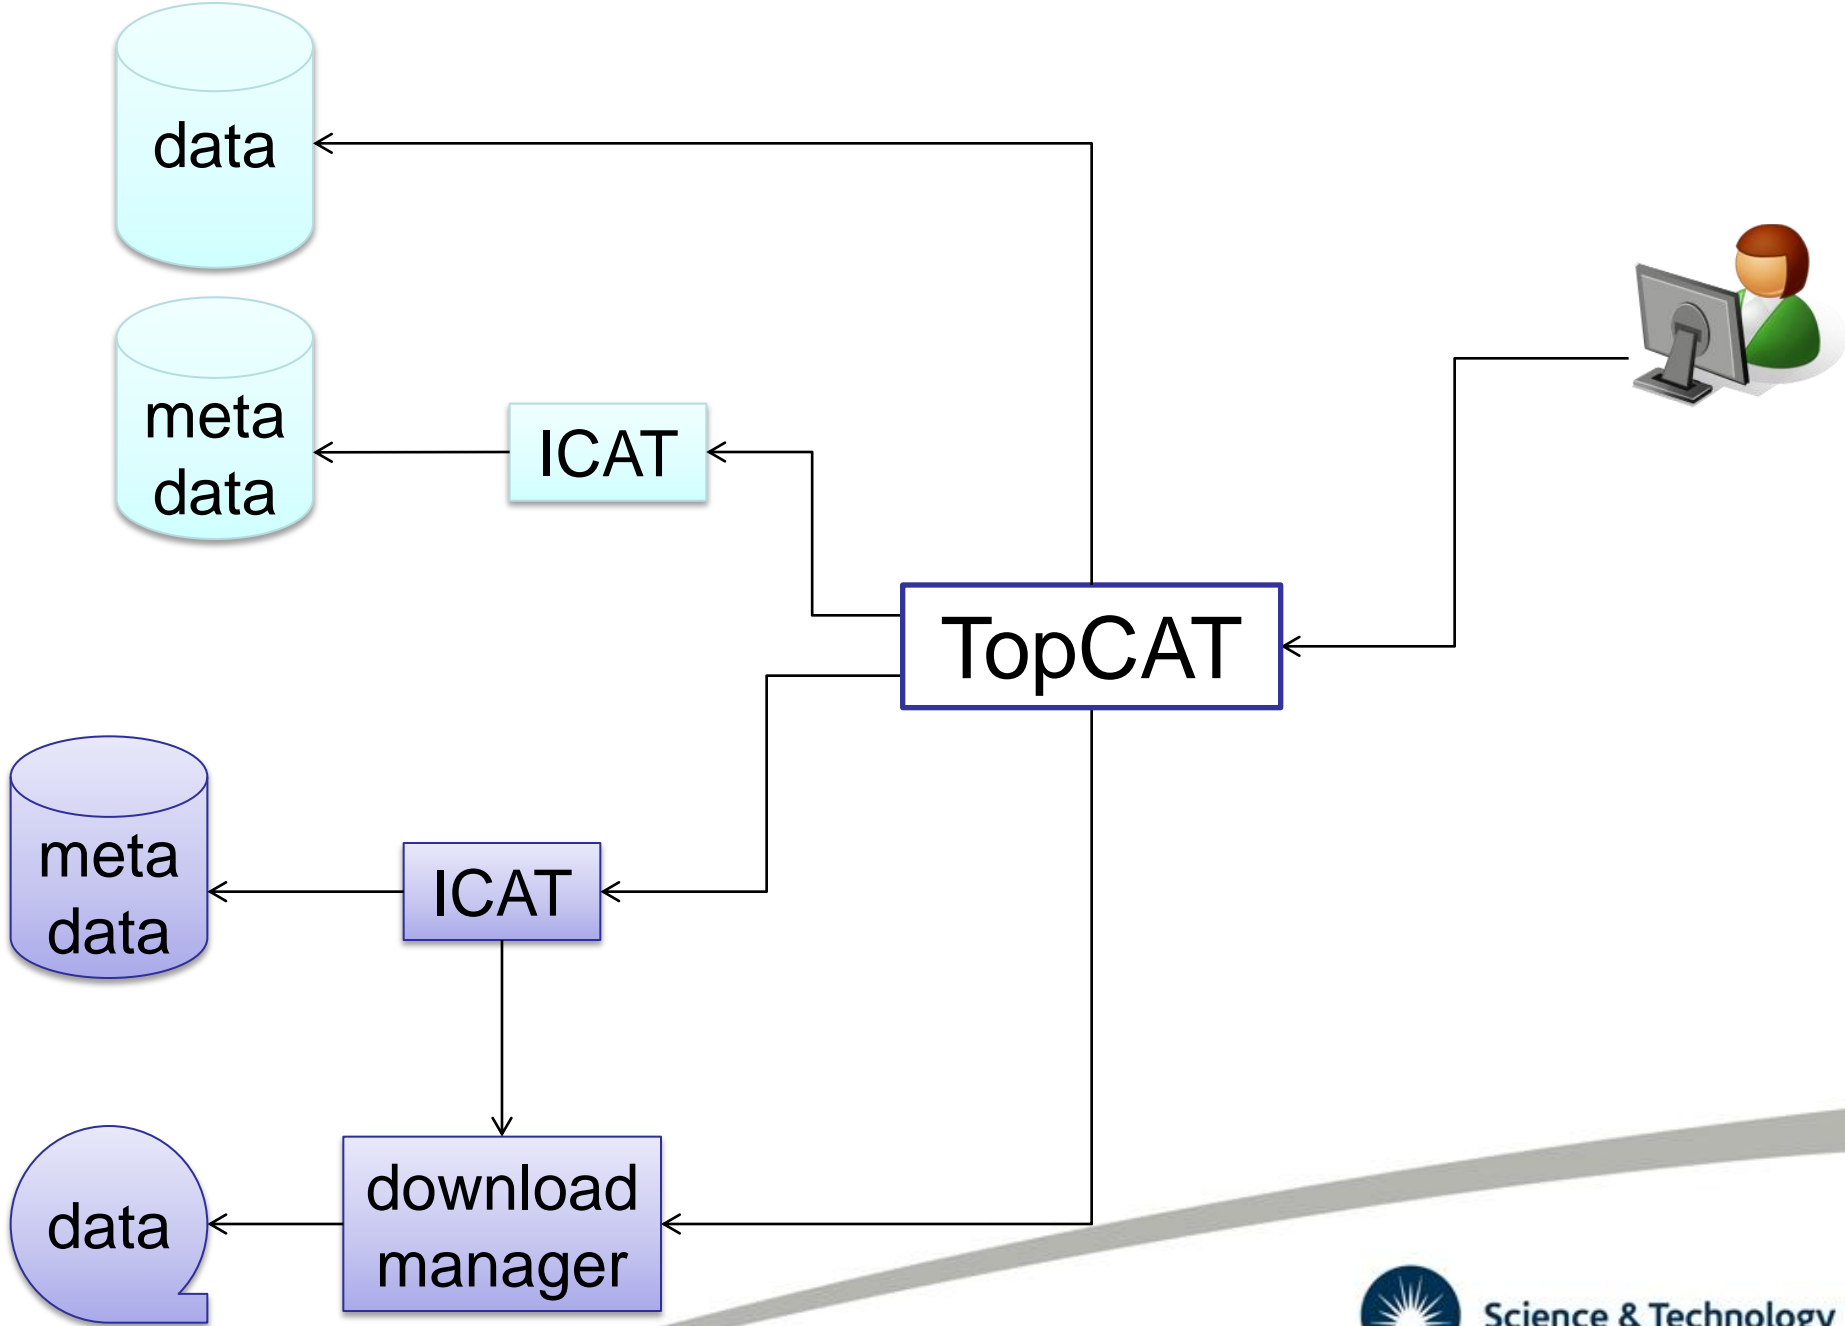

- Provides a web interface to ICAT
- Allows users to search metadata
- Allows users to download data files / data sets

TopCAT

- Developed using Google Web Toolkit
- GWT generates browser specific Java script
- Java script is served to the users web browser

TopCAT Server

- Runs in Glassfish servlet container
- Session information is stored in an Oracle db
- Makes use of the ICAT WSDL interface
- Communicates with multiple ICATs
- Can make use of a download manager